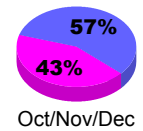

Membership Results
2012-2013

Membership
2011-2012

Month	Net Memb Goal	Actual New Memb	Actual Dropped Memb	Gain/Loss of Memb	Gain/Loss of Memb
Jul/Aug/Sep		96	-41	55	-13
Oct/Nov/Dec		72	-54	18	-10
Jan/Feb/Mar					-6
Totals		168	-95	73	-29

Membership Results 2012-2013

Goal, New, Dropped, Gain/Loss

Comparison of Membership Gain/Loss

Current Year Compared to the Previous Year

Gender Comparison 2012-2013

Jan/Feb/Mar

Male

Female