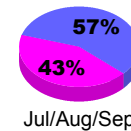

Membership Results
2012-2013

Membership
2011-2012

Month	Net Memb Goal	Actual New Memb	Actual Dropped Memb	Gain/Loss of Memb	Gain/Loss of Memb
Jul/Aug/Sep		96	-41	55	-13
Oct/Nov/Dec		72	-54	18	-10
Jan/Feb/Mar					-6
Totals		168	-95	73	-29

Membership Results 2012-2013

Goal, New, Dropped, Gain/Loss

Comparison of Membership Gain/Loss

Current Year Compared to the Previous Year

Gender Comparison 2012-2013

Jan/Feb/Mar

Male

Female