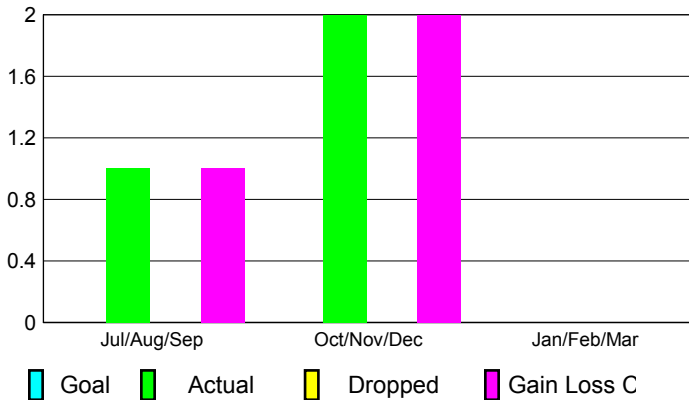

2012-2013 GMT Reports for District (or Undistricted) **District H 4**

GMT: **Doctor NICOLAS JARA ORELL**

Location: **PERU**

GMT CA: **3**

CLUBS

Club Results
2012-2013

Clubs
2011-2012

Month	New Club Goal	Actual New Clubs	Actual Dropped Clubs	Gain/Loss of Clubs	Gain/Loss of Clubs
Jul/Aug/Sep		1	0	1	0
Oct/Nov/Dec		2	0	2	-1
Jan/Feb/Mar					-1
Totals		3	0	3	-2

Club Results 2012-2013

Goal, New, Dropped, Gain/Loss

Comparison of Club Gain/Loss

Current Year Compared to the Previous Year

YTD Status Quo Clubs 2012-2013

Status Quo Clubs Compared to Status Quo Members

MEMBERSHIP