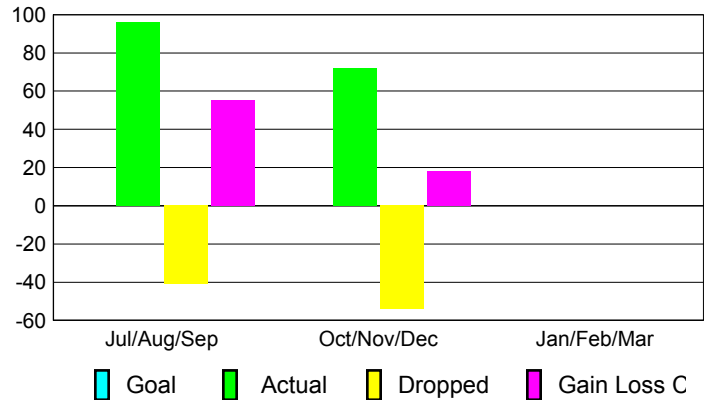

Membership Results 2012-2013

Goal, New, Dropped, Gain/Loss

Comparison of Membership Gain/Loss

Current Year Compared to the Previous Year