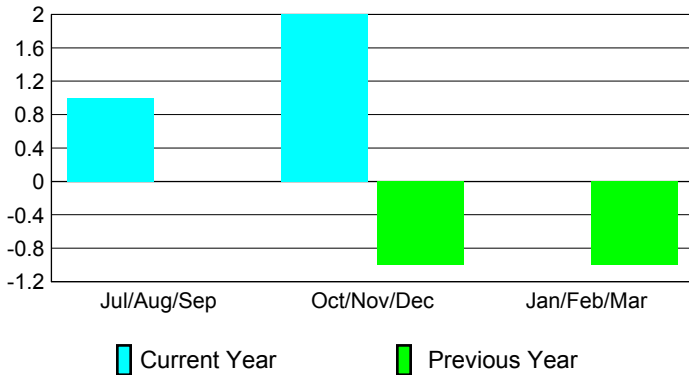

2012-2013 GMT Reports for District (or Undistricted) **District H 4**

GMT: **Doctor NICOLAS JARA ORELL**

Location: **PERU**

GMT CA: **3**

CLUBS

Club Results
2012-2013

Clubs
2011-2012

Month	New Club Goal	Actual New Clubs	Actual Dropped Clubs	Gain/Loss of Clubs	Gain/Loss of Clubs
Jul/Aug/Sep		1	0	1	0
Oct/Nov/Dec		2	0	2	-1
Jan/Feb/Mar					-1
Totals		3	0	3	-2

Club Results 2012-2013

Goal, New, Dropped, Gain/Loss

Comparison of Club Gain/Loss

Current Year Compared to the Previous Year

YTD Status Quo Clubs 2012-2013

Status Quo Clubs Compared to Status Quo Members

MEMBERSHIP