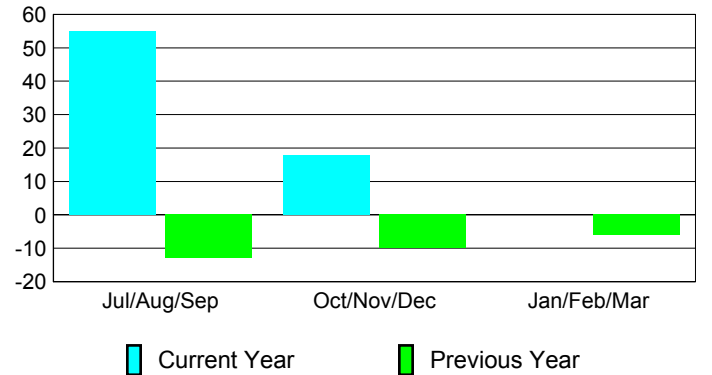

Membership Results
2012-2013

Membership
2011-2012

Month	Net Memb Goal	Actual New Memb	Actual Dropped Memb	Gain/Loss of Memb	Gain/Loss of Memb
Jul/Aug/Sep		96	-41	55	-13
Oct/Nov/Dec		72	-54	18	-10
Jan/Feb/Mar					-6
Totals		168	-95	73	-29

Membership Results 2012-2013

Goal, New, Dropped, Gain/Loss

Comparison of Membership Gain/Loss

Current Year Compared to the Previous Year

Gender Comparison 2012-2013

Jan/Feb/Mar

Male

Female